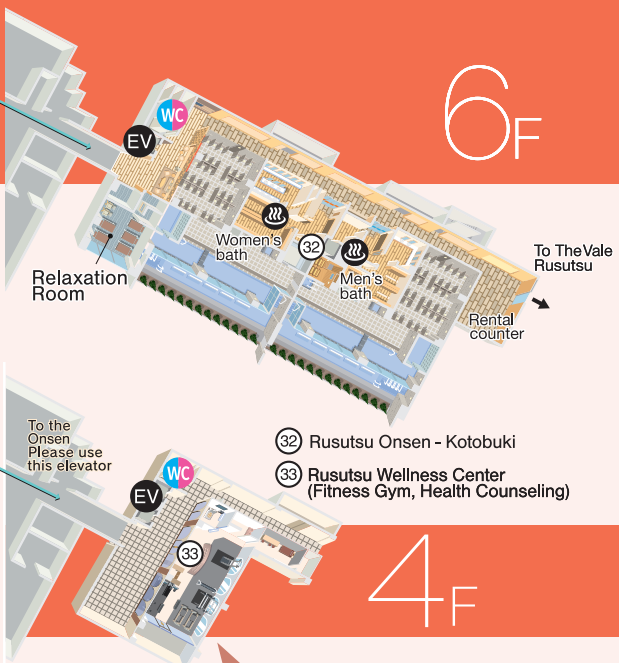

# RUSUTSU RESORT HOTEL MAP

RusutsuResort Digital Hotel Map

- Shopping
- Public bath
- Delivery service counter
- Escalator
- Crib
- Nursing room
- Restaurants
- Coin lockers
- Coin-operated laundry
- Stairs
- Wheelchair accessible restroom
- Information
- Hotel reception
- Golf lockers
- Elevator
- Restroom
- Smoking room

## HIGHLAND LODGE AREA

## SOUTH WING AREA

## NORTH WING AREA

**Wellness Center 寿 Zyu**  
Wellness Center New Open  
Featuring a fitness gym and health counseling room.  
MAP 33

**Rusutsu Onsen - Kotobuki South Wing Public Bath Westin Rusutsu Hot Spring**  
MAP 32, MAP 22, MAP 45  
Key card required. Please visit front desk for access.  
Fee Not required - Hotel Guests (during stay)  
Required - Day trip customers (+ after check-out)