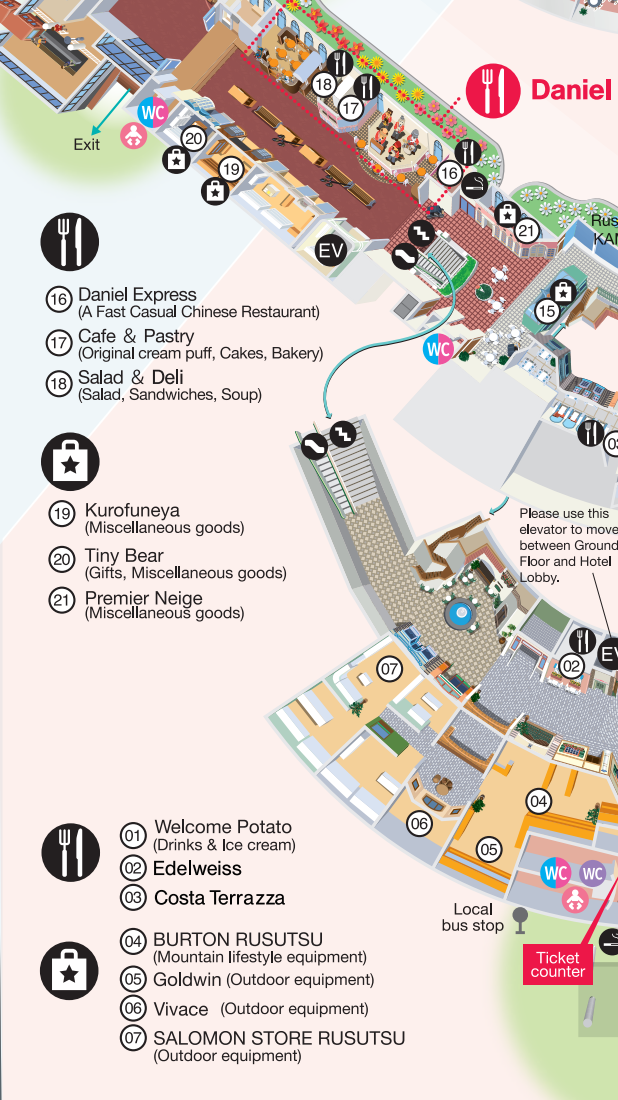

THE WESTIN RUSUTSU RESORT AREA

THE WESTIN RUSUTSU RESORT