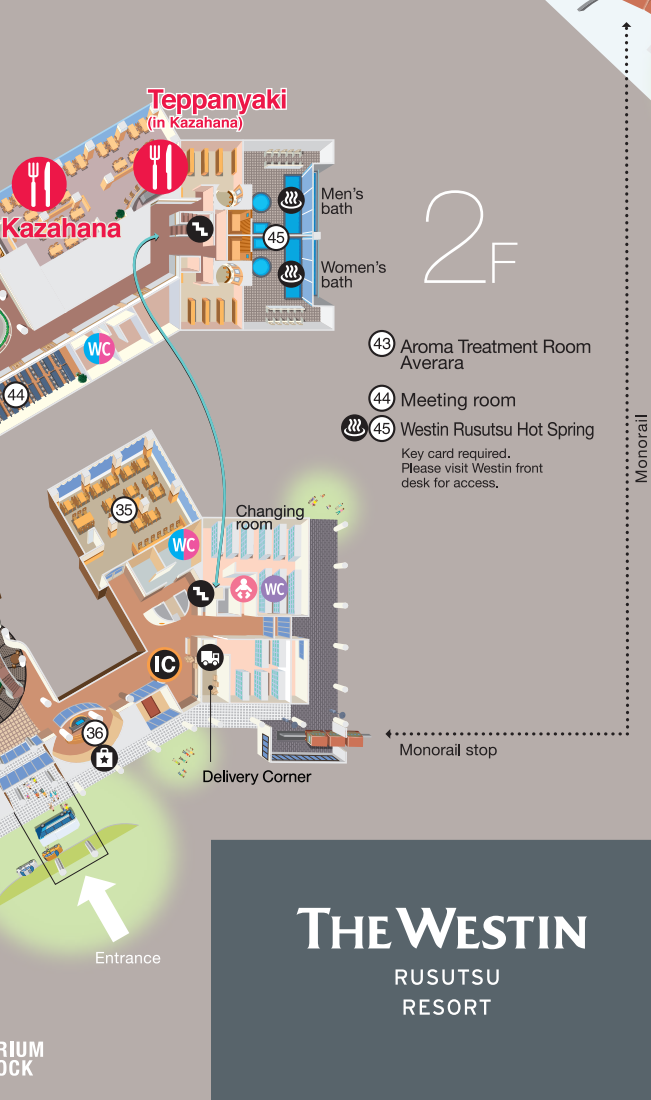

THE WESTIN RUSUTSU RESORT AREA

THE WESTIN RUSUTSU RESORT