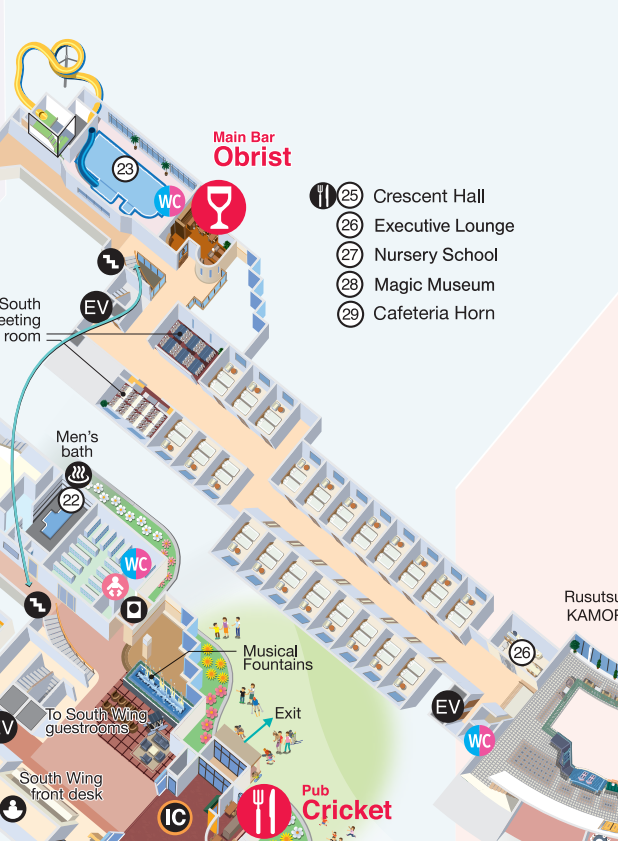

## HIGHLAND LODGE AREA

## SOUTH WING AREA

**Two-story merry-go-round Carousel**  
One of the world's largest two-story, indoor merry-go-rounds. You can enjoy a ride throughout the year. (Free of charge for hotel guests during stay.)  
MAP 09 FREE

## THE WESTIN RUSUTSU RESORT AREA

**THE WESTIN RUSUTSU RESORT**