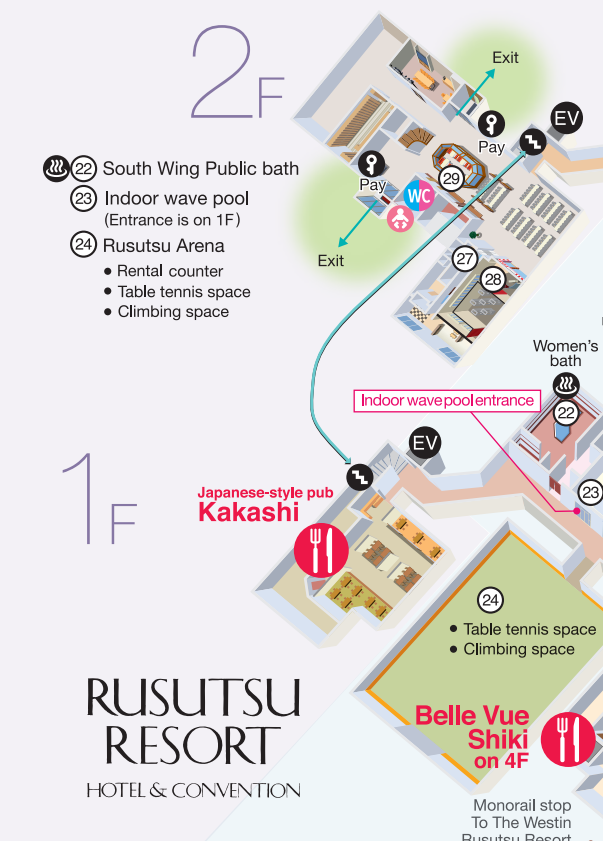

# RUSUTSU RESORT HOTEL MAP

RusutsuResort Digital Hotel Map

- Shopping
- Public bath
- Delivery service counter
- Escalator
- Crib
- Nursing room
- Restaurants
- Coin lockers
- Coin-operated laundry
- Stairs
- Wheelchair accessible restroom
- Information
- Hotel reception
- Golf lockers
- Elevator
- Restroom
- Smoking room

## HIGHLAND LODGE AREA

## SOUTH WING AREA

## NORTH WING AREA

**Wellness Center 寿 Zyu**  
Wellness Center New Open  
Featuring a fitness gym and health counseling room.  
MAP 33

**Rusutsu Onsen - Kotobuki South Wing Public Bath Westin Rusutsu Hot Spring**  
MAP 32, MAP 22, MAP 45  
Key card required. Please visit front desk for access.  
Fee Not required - Hotel Guests (during stay)  
Required - Day trip customers (+ after check-out)