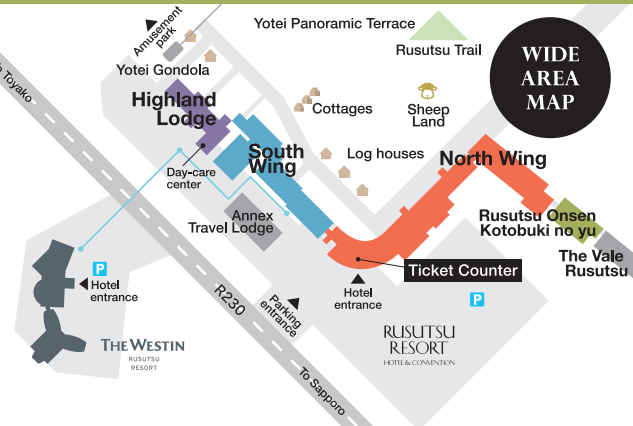

# RUSUTSU RESORT HOTEL MAP

RusutsuResort Digital Hotel Map

- Shopping
- Public bath
- Delivery service counter
- Escalator
- Crib
- Nursing room
- Restaurants
- Coin lockers
- Coin-operated laundry
- Stairs
- Wheelchair accessible restroom
- Information
- Hotel reception
- Golf lockers
- Elevator
- Restroom
- Smoking room

## HIGHLAND LODGE AREA

## SOUTH WING AREA

**Two-story merry-go-round Carousel**  
One of the world's largest two-story, indoor merry-go-rounds. You can enjoy a ride throughout the year. (Free of charge for hotel guests during stay.)  
MAP 09 FREE